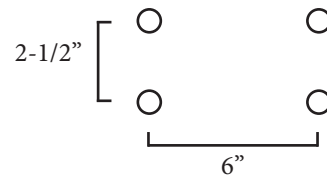

6-3/4" x 2-3/8"

Norton 7500*
Falcon SC71
LCN 4050
Yale 4400