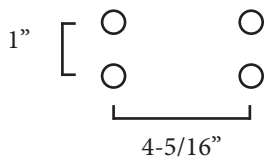

## 4-5/16" x 1"

Corbin DC6210\*  
 DC3210\*  
 100 Series  
 2800 Series