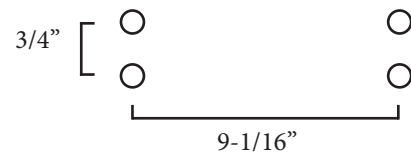

9-1/16" x 3/4"

Falcon SC60/61*
Norton 1600-9300**
Cal Royal 300P
Int'l 854, 884, 8057
LCN 1200 Series
Yale 50

6" x 2-1/2"

LCN 4011*
4021
4111